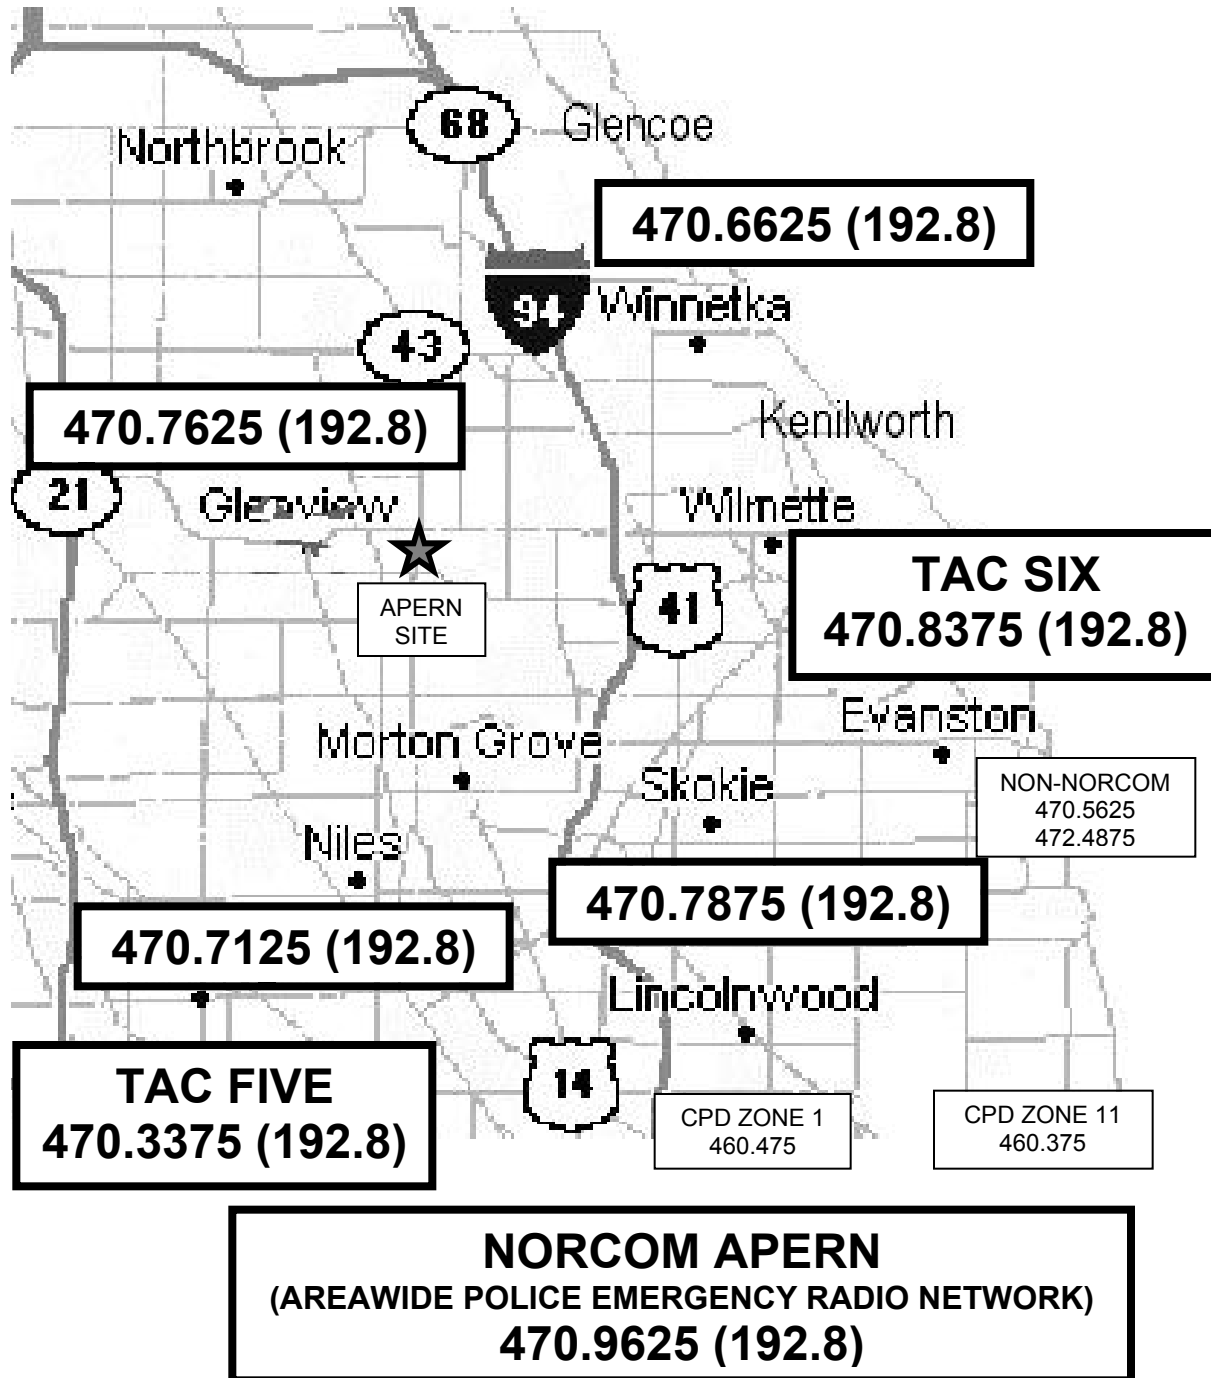

THE NORCOM POLICE COMMUNICATIONS NETWORK

NET 21	470.7875	<u>SKOKIE</u> (250-399) & <u>LINCOLNWOOD</u> (200-249)
NET 22	470.7125	<u>NILES</u> (100'S) & <u>MORTON GROVE</u> (776-899) (VIA <u>DESPLAINES/PARK RIDGE</u>)
NET 24A	470.7625	<u>NORTHBROOK</u> (000-099 + CAD NUMBERS) & <u>GLENVIEW</u> (900'S)
NET 24B	470.6625	<u>WINNETKA</u> , (400-449), <u>WILMETTE</u> (500'S) , <u>NORTHFIELD</u> 450-499), <u>KENILWORTH</u> (600-649), <u>GLENCOE</u> (650-699)

FIRE FREQUENCIES: RED CENTER- 159.660 154.445 154.355 FIRECOM - 159.795
 NORTHSHORE - 151.010 EVANSTON - 154.160
 MABAS - 154.265, FIREGROUNDS - 153.830 154.295