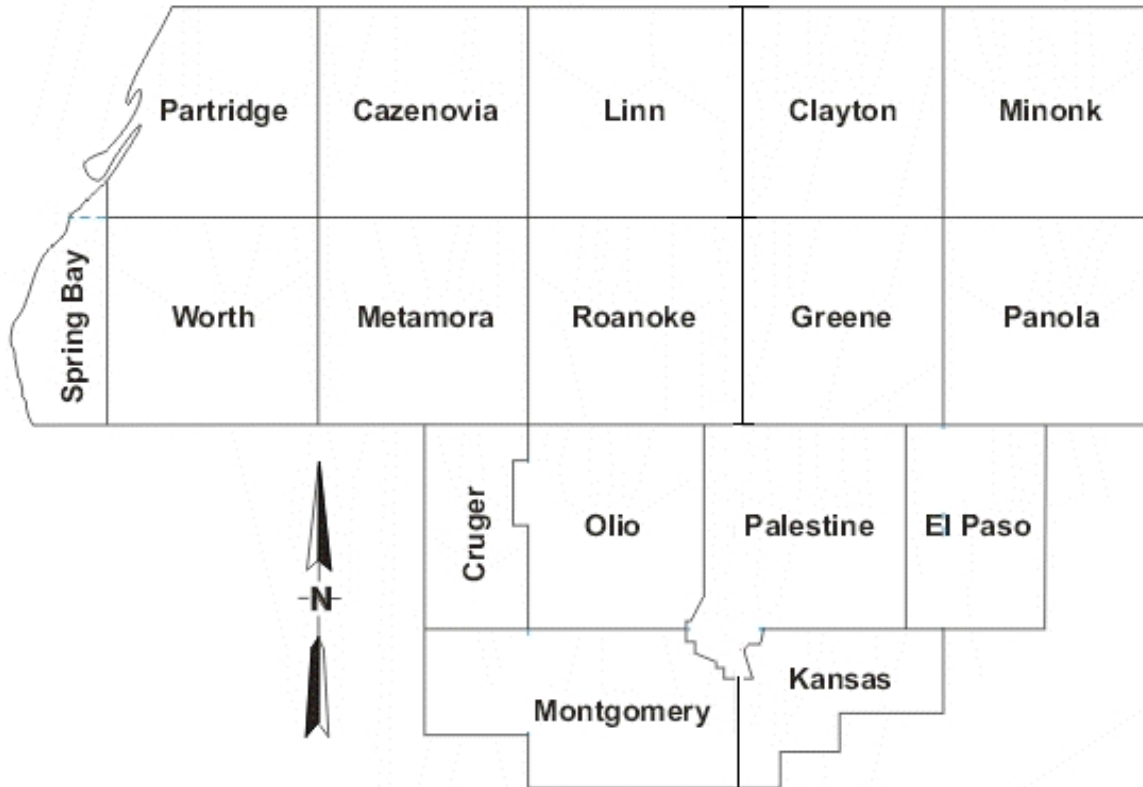

Woodford County, IL

“WoodCom 911” handles 9-1-1 answering in Woodford County as well as dispatch for the Sheriff’s Department and local police and fire departments

453.5500	100.0	Shf	Dispatch Repeater (F2 Car to Car on Simplex) “WF” Units
159.1500		Shf	Mobile Extenders
460.4750		Shf	Jail Operations
155.1450	203.5	Shf	Alternate (“F4”)
039.5000	000.0	Shf	Old Low Band statewide net
039.6600	000.0	Shf	Old Low Band mobiles
039.8800	000.0	Shf	Old Low Band dispatch
156.1200	114.8	Hwy	County & Townships Highway Departments, Repeats 159.000 Also used by ESDA Weather Spotters
039.9000	000.0	EMA	Old Low Band EMA and Local Government channel
045.4000	103.5	EMA	State EMA Net
045.4400	103.5	EMA	State EMA Net
045.5600		EMA	State EMA Net
155.0250	000.0	EMA	ESMARN, Statewide EMA Channel
155.8800	114.8	EMA	County & Local EMA Network
155.0550	000.0	EMA	IREACH

Most communities and Townships in Woodford County have active EMA units for weather spotting and other emergency services. EMA Operations are on below listed frequencies countywide. Many of the communities hold individual licenses for these frequencies, they are not listed separately.

Township Highway Departments (Most use the County 156.120 repeater)

Cazenovia		Linn	Panola
Clayton		Metamora	Partridge
Cruger		Minonk	Roanoke 156.1200 (114.8)
El Paso		Montgomery	Spring Bay
Greene		Olio	Worth 156.1200 (114.8)
Kansas		Palestine	