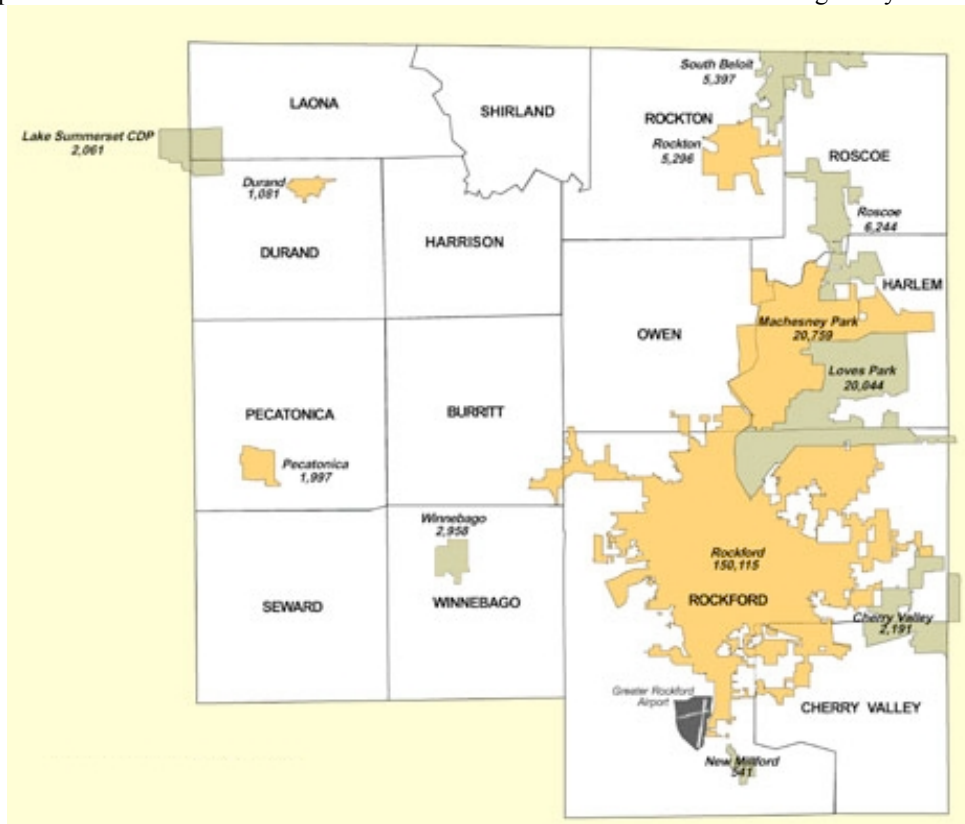

Winnebago County, IL

The Winnebago County/ Rockford 9-1-1 Center is the primary PSAP for the entire county, and handles Police, Fire and EMS dispatch for much of the county. In addition to the Sheriff's Police and Rockford PD, the city police departments for Cherry Valley and Durand are also dispatched here. Machesney Park is patrolled by a special unit of the Sheriff's Police, dispatched from the County 9-1-1 Center. Fire Departments dispatched by the 9-1-1 Center include Rockford and many outlying departments.

Many operations have switched to StarCom21. Look for more to move over as time goes by.

Township Highway Departments:

Burritt	151.010
Cherry Valley	151.130
Durand	151.010
Harlem	151.010, 151.130
Harrison	
Laona	
Owen	
Pecatonica	

Rockford	159.195 103.5,
	repeats 156.075,
Rockford	453.275, 167.9
Rockton	
Roscoe	151.010 151.130
Seward	156.105
Shirland	
Winnebago