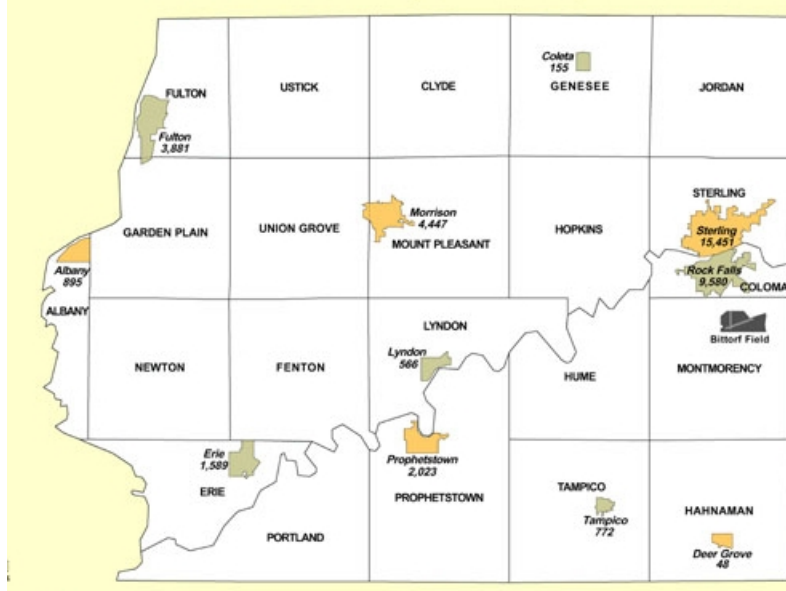

Whiteside County, IL

County Operations:

154.740 103.5	Dispatch,	(All but Sterling, Rock Falls & Morrison FD's)
	Rpts 155.970 & 155.730	154.190 County Fire Operations
158.970	Mobile Extenders	453.750 County Highway Department
154.800, 154.890	Sheriff Mobiles	458.575 Highway Department mobiles
154.725	Sterling PD (Repeats 154.890)	154.115 146.2 Housing Authority,
039.500	Old State Sheriff's Net	repeats 158.895
039.660	Mobiles to 39.500	155.100 103.5 ESDA Unit
460.625	County Fire Dispatch	045.440 103.5 ESDA Unit (Also uses 45.360)

Township Highway Departments:

Albany	Hahnaman	Portland
Clyde 151.0550	Hopkins 151.0550	Prophetstown 151.0550
Coloma 151.175, 151.415	Hume	Sterling 156.1950
Erie	Jordan	Tampico
Fenton 151.0550	Lyndon	Union Grove 45.7600
Fulton 155.100 (103.5)	Montmorency	Ustick 154.0400
Garden Plain	Mount Pleasant 45.7600	
Genesee 151.0550	Newton	

Cities and Villages

Albany
460.6250 Albany PD, Dispatch by Whiteside County SO on 154.740
Fire Albany FPD, County Fire Dispatch
154.1900 000.0 Fire County Fire Operations
154.3550 Fire Local Alternate
158.7750 LG Public Works
155.4150 LG

Coleta
460.6250 Fire Coleta FPD, County Fire Dispatch
154.1900 000.0 Fire County Fire Operations

Deer Grove Police Patrol by Whiteside County SO Fire/EMS by Tampico FPD