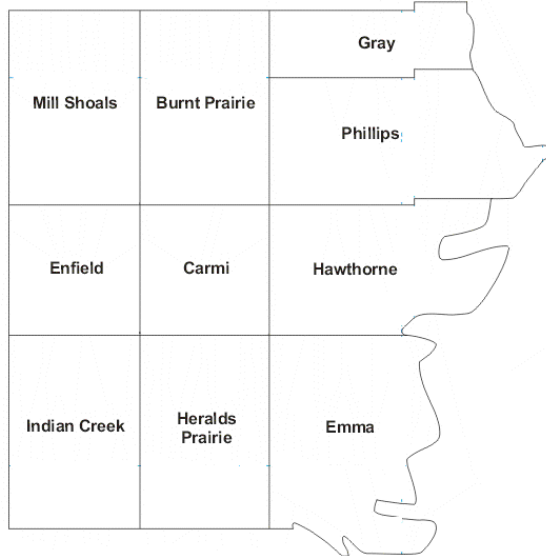

White County IL

County Operations:

155.550 88.5 County Police Net
Repeats 156.0900
39.5000 000.0 Old State Sheriff Net
151.115 Highway Dept,
Repeats 156.0450
155.805 Former ESDA Operations
159.000 Co. Fire/EMS Net,
Repeats 156.0150
154.430 186.2 Old County Fire Net
159.1950 Township Highways

Township Highway Departments:

Burnt Prairie Hawthorne
Carmi Heralds Prairie
Emma Indian Grove
Enfield Mill Shoals
Gray Phillips

Cities and Villages: (All police and Fire on County Nets.)

Burnt Prairie (White Co SO Little Wabash FPD)

Carmi (Carmi PD Carmi FD)
155.0250 000.0 EMA Carmi ESDA Unit
158.7750 LG Carmi City Operations
122.8000 AM Air Carmi Airport, Unicom/CTAF

Crossville (Crossville PD Crossville FD)
154.2500 Fire Crossville FD, Local Alternate
154.1000 LG Crossville Village Operations

Enfield (White Co SO Enfield FPD)
154.0250 LG Enfield Village Operations

Grayville (Grayville PD Little Wabash FPD)
154.9650 Police Grayville PD, Repeats 153.9350
158.7750 LG Grayville City Operations
155.2200 EMS Grayville EMS
453.4375 LG Water Telemetry, also 458.4375
155.6850 School CSD 1 school buses

Maunie (White Co SO Carmi FD)

Mill Shoals (White Co SO Mill Shoals FPD)

Norris City (Norris City PD Norris City FPD)
154.0700 Fire Norris City FPD, S. IL Net
155.1600 EMS Norris City EMS
154.0850 LG Norris City village operations