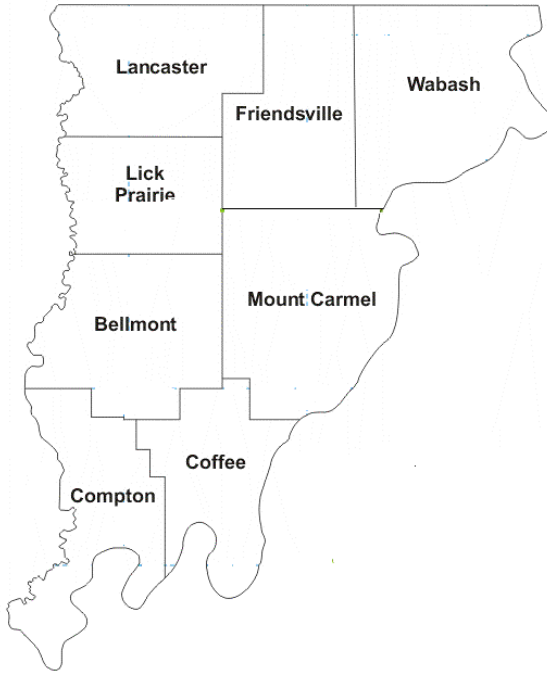

Wabash County Illinois

County Operations:

151.100 77.0 Sheriff Dispatch,
Repeats 155.985
453.350 RX Link
458.350 RX Link
45.4400 103.5 State ESDA Net
154.025 EMA Operations
155.055 000.0 IREACH
155.220 County EMS Operations
155.340 Wabash General Hospital,
Mt. Carmel (MERC1340)
156.105 County Highway Dept.
151.730 Richland-Edwards Water
(Albion, W. Salem, Parkersburg, Lancaster)

Township Highway Departments: (No Township governments in Wabash County, all highway maintenance handled by the County Highway Department)

Bellmont	Lancaster
Coffee	Lick Prairie
Compton	Mt. Carmel
Friendsville	Wabash

Norfolk Southern Railroad uses 160.950 on its line thru Mt. Carmel and the branch to Keensburg.

Cities and Villages:

Allendale (Police Patrol provided by Wabash County Sheriff)
154.4300 118.8 Fire Allendale Rural FPD Dispatch