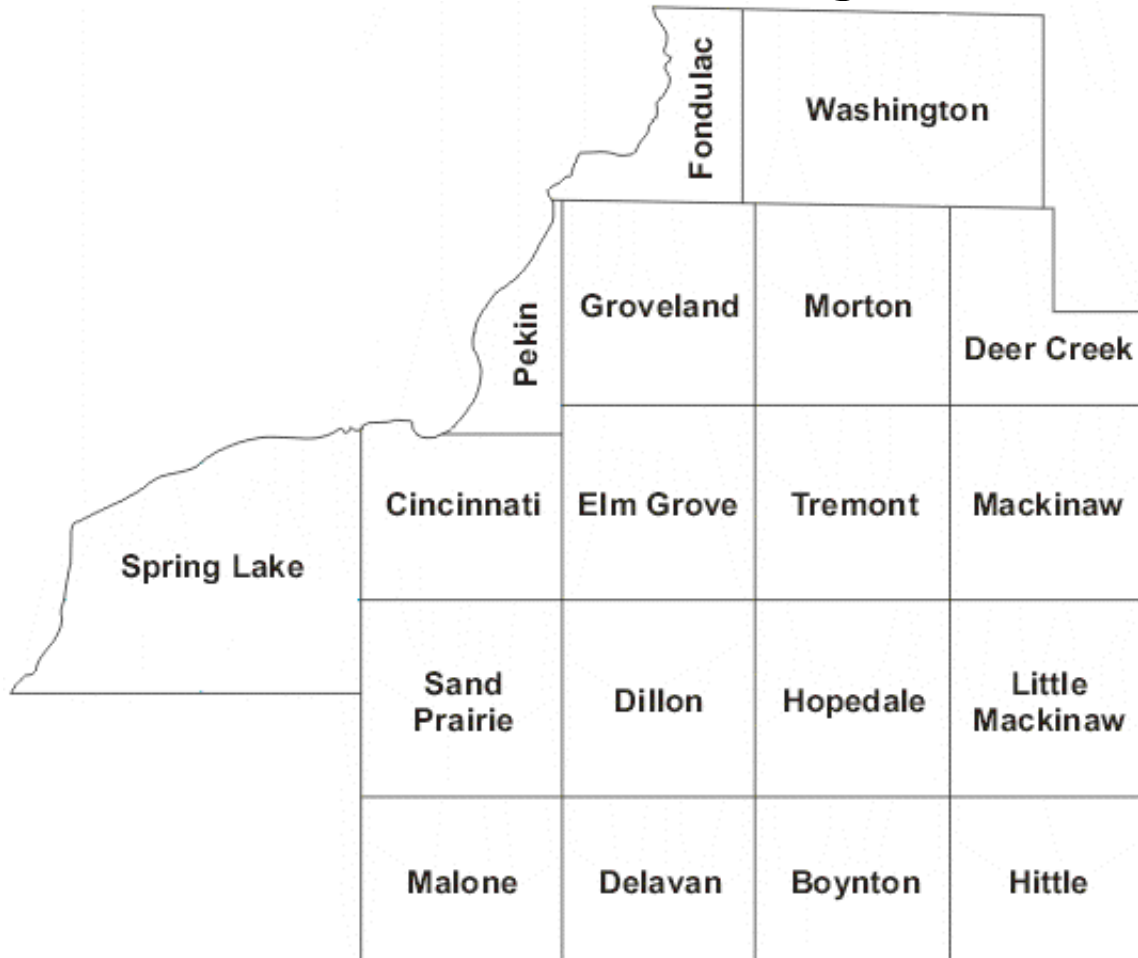

Tazewell County, IL

TazCom:

Most public safety communications is handled by the Tazewell/Pekin Consolidated Communications Center (Tazcom) in Pekin. Many operations are on a networked EDACS system on the below frequencies. The Mackinaw site is a SCAT site (Single channel) and as such is used as a control channel until voice is called for that site. Some sites might also be shared with Ragan Communications systems. The Ragan SMR is also used by many area public safety operations

TazCom Police Dispatch:

Tazewell Co SO
Tazewell Sheriff's Auxiliary
Tazewell Co State's Attorney
Tazewell County Probation
Armington PD
Deer Creek PD

Delavan PD
Green Valley PD
Hopedale PD
Mackinaw PD
Marquette Hts. PD
Minier PD

Township Highway Departments:

Boynton		Groveland	Pekin
Cincinnati	453.8250	Hittle	Sand Prairie
Deer Creek		Hopedale	Spring Lake
Delavan		Little Mackinaw	Tremont
Dillion		Mackinaw	Washington
Elm Grove		Malone	
Fond Du Lac		Morton	