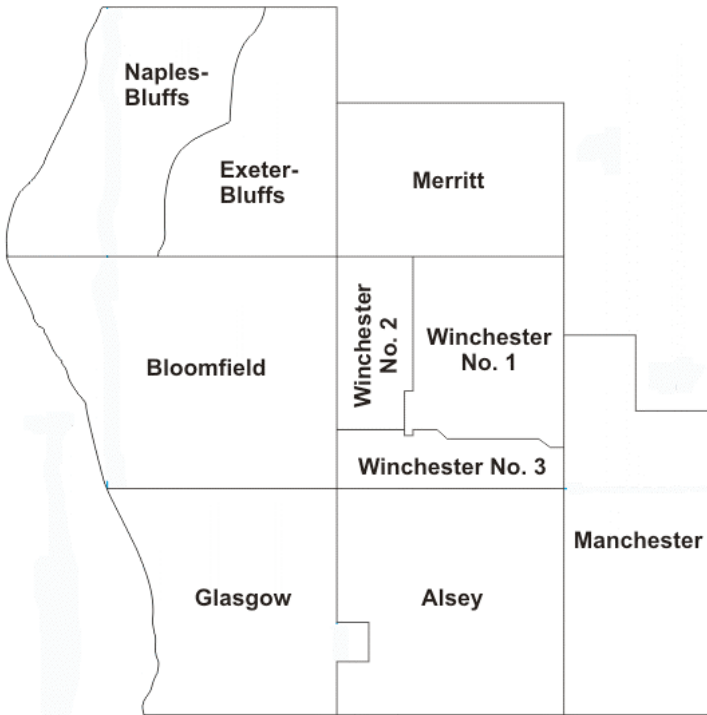

# Scott County, IL

### County Operations:

- 155.3175 D703 Sheriff Disp, Rpts 154.8375
- 453.3250 000.0 RX Link for Shf (Naples)
- 453.7750 000.0 RX Link for Shf (Manchester)
- 155.4150 Old Shf Disp
- 039.5000 000.0 Old State Net
- 155.0550 000.0 IREACH
- 154.3850 77.0 Co Fire Net, Rpts 150.7750
- 453.1750 000.0 Fire RX Link
- 453.7500 000.0 Fire RX Link
- 458.9875 000.0 Fire X Link
- 453.5500 Co Hwy Dept
- 151.5050 D072 Air-Evac (Serves central IL) Repeats 158.4000

(No Township Hwy Departments)