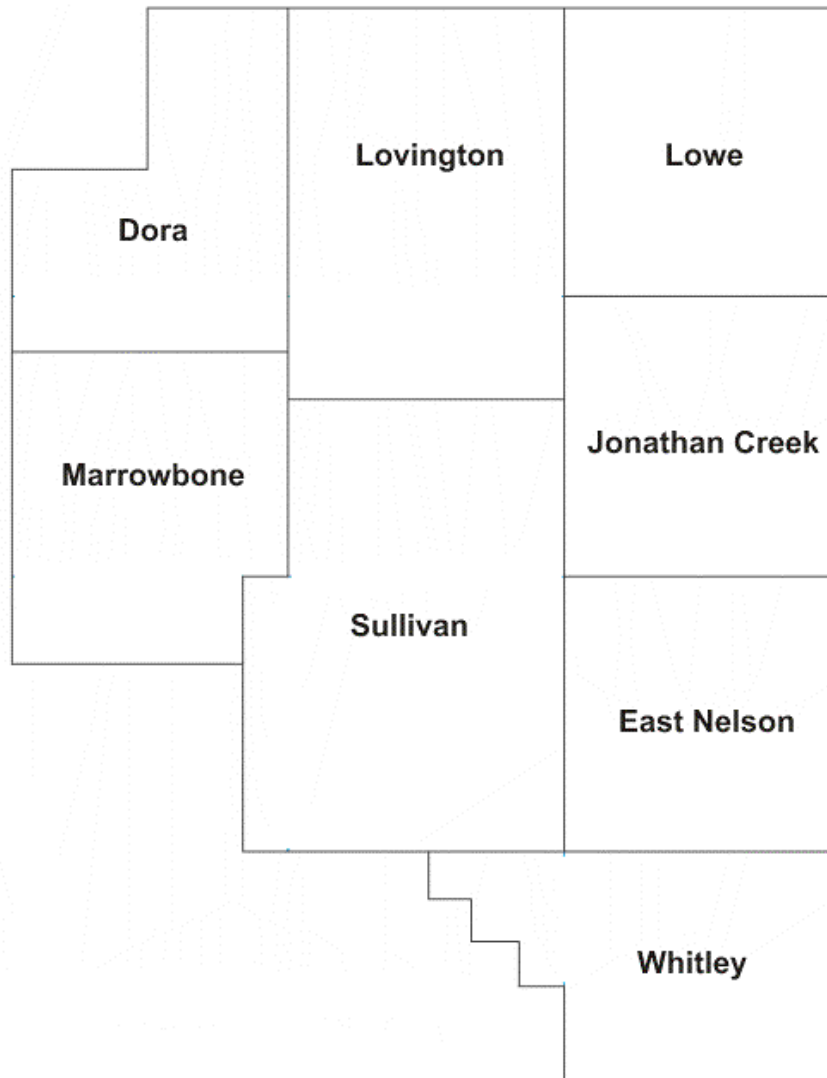

Moultrie County, IL

County Operations:

155.6250	146.2	Shf	Sheriff's Dispatch, Repeats 158.9100
158.7900		Shf	Jail portables
154.8450		Shf	Sheriff Alternate
155.0100		Shf	Sheriff Alternate
39.50000	000.0	Shf	Old State Sheriff Net
39.66000	000.0	Shf	Sheriff Mobiles
72.30000		Shf	Shf RX Links
155.0550	000.0	LG	IREACH
156.1950		Hwy	Highway Department
151.4000	D503	Fire	Countywide Fire net, Repeats 158.8500, (Bethany tower)
154.8750	D503	Fire	Countywide Fire net, Repeats 158.8500, (Lovington tower)
155.5650	D503	Fire	Countywide Fire net, Repeats 158.8500, (Sullivan tower)
154.4300	110.9	Fire	Old County Fire Net (No longer in use?)

Township Highway Departments

Dora	156.1350	Lovington	Sullivan
East Nelson		Lowe	Whitley
Jonathan Creek		Marrowbone	

Cities and Villages: (See County Fire Net on Page 1, all fire ops are now there.)

Allenville (Police Patrol provided by Moultrie County Sheriff, Fire by Sullivan FD)
154.4300 Fire Sullivan FPD (See County Fire Net on Page 1)

Dalton City (Police Patrol provided by Moultrie County Sheriff, Fire by Dalton Twp FPD)
159.1650 Police Dalton City PD & PW, Repeats 156.0750
154.1600 Fire Dora Twp FPD (See County Fire Net on Page 1)

Canadian National runs it's former IC Mattoon-Peoria line thru Sullivan using 160.920 for Road ops.

Union Pacific runs its former MP mainline thru Arthur and Sullivan using 160.410 for Road ops

CSXT runs from Bloomington IN to Decatur on the north edge of the county, using 161.370.