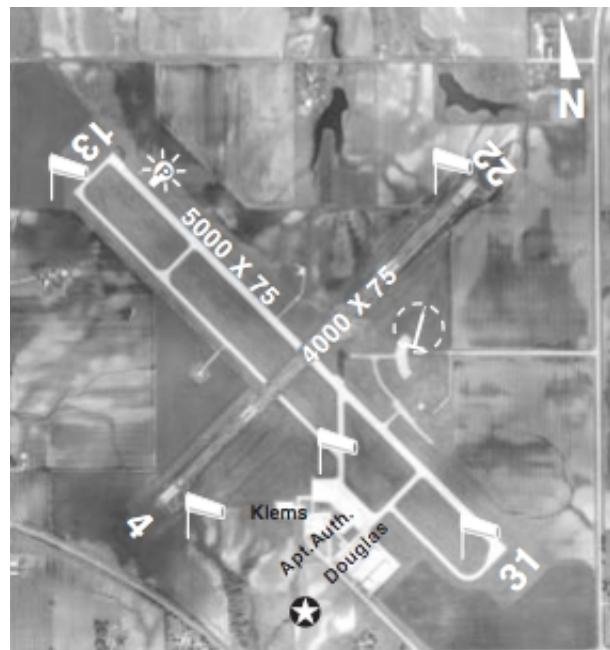

Murrayville *Police Patrol by Morgan County SO, Fire by Murrayville VFD*

155.3850	EMS	Murrayville-Woodson Emergency Ambulance Svc, Repeats 150.7900
452.3500	Misc	Murrayville-Woodson Water Company

South Jacksonville

151.0100	Police	S. Jacksonville PD
154.0400	LG	Village operations, Repeats 159.0600
153.7700	Fire	S. Jacksonville FD, Fireground

Waverly *Waverly PD, Waverly VFD*

453.9250	Police	Waverly PD
154.0550	Fire	Waverly VFD
155.2200	EMS	Waverly VFD Rescue Squad

Woodson *Police Patrol by Morgan County SO, Fire by Woodson CFPD*

155.3850	EMS	Murrayville-Woodson Emergency Ambulance Svc, Repeats 150.7900
452.3500	Misc	Murrayville-Woodson Water Company

Norfolk Southern RR uses 160.4400 on its former Wabash line thru Jacksonville.

BNSF Railway uses 161.1000 on its Beardstown Sub thru Jacksonville and Waverly

Kansas City Southern RR uses 160.2600 for Road operations and trains answer back on 160.350 on it's former GM&O line from Springfield to Roodhouse thru the southeast part of Morgan County.

Jacksonville Municipal Airport ➔

122.8000	Unicom/CTAF
118.4500	Approach-Departure
458.9375	AWOS Link