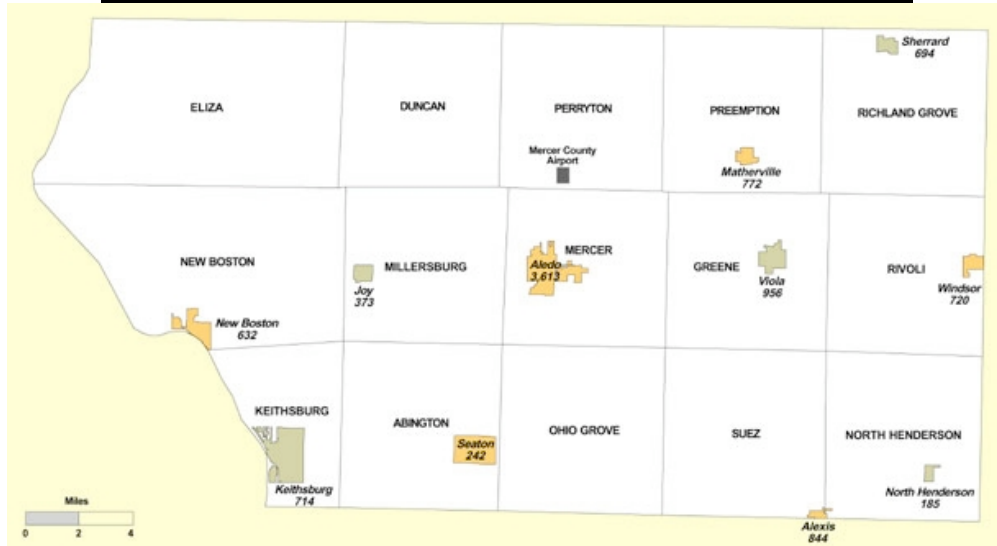

Mercer County, IL

County Operations:

Mercer County Sheriff dispatches all Police, Fire & EMS agencies within Mercer County. All county & municipal units ID with the "ME##" format.

- 155.6250 192.8 Sheriff Dispatch (Repeats 156.0300) (Simplex on output for C-C)
- 151.3625 New License, Repeats 159.0525
- 465.4750 192.8 Sheriff Mobile Extenders
- 155.0550 IREACH
- 159.1650 162.2 County Highway Department (Repeats 153.7400)
- 122.9000 AM Aledo-Mercer County Airport CTAF - Unicom

Townships: *(All road work handled by the County Highway Department)*

Abington	Keithsburg	North Henderson	Richland Grove
Duncan	Mercer	Ohio Grove	Rivoli
Eliza	Millersburg	Perrytown	Suez
Greene	New Boston	Preemption	

- 154.1900 000.0 Fireground operations (except Reynolds & Sherrald)
- 154.2650 210.7 IFERN (Mutual Aid)
- 155.3850 Alexis – North Henderson Ambulance, Repeats 150.7750
- 153.4850 107.2 EMS Mercer County Hospital (Ambulance Service)
- 155.1600 EMS Mercer County Hospital (Also 155.2200, 155.2950, 155.3400)

Fire Repeater PL Tones: *(154.3850 out, 150.7900 in)*

91.5 Alexis	123.0 Keithsburg
103.5 Seaton	146.2 Greenville Twp FPD (Matherville, Viola)
107.2 Aledo	151.4 Eliza
107.2 Reynolds (Also disp by Rock Is. Co)	179.9 Sherrard
110.9 Rivoli Township FPD / New Windsor	203.5 New Boston
114.8 Joy	