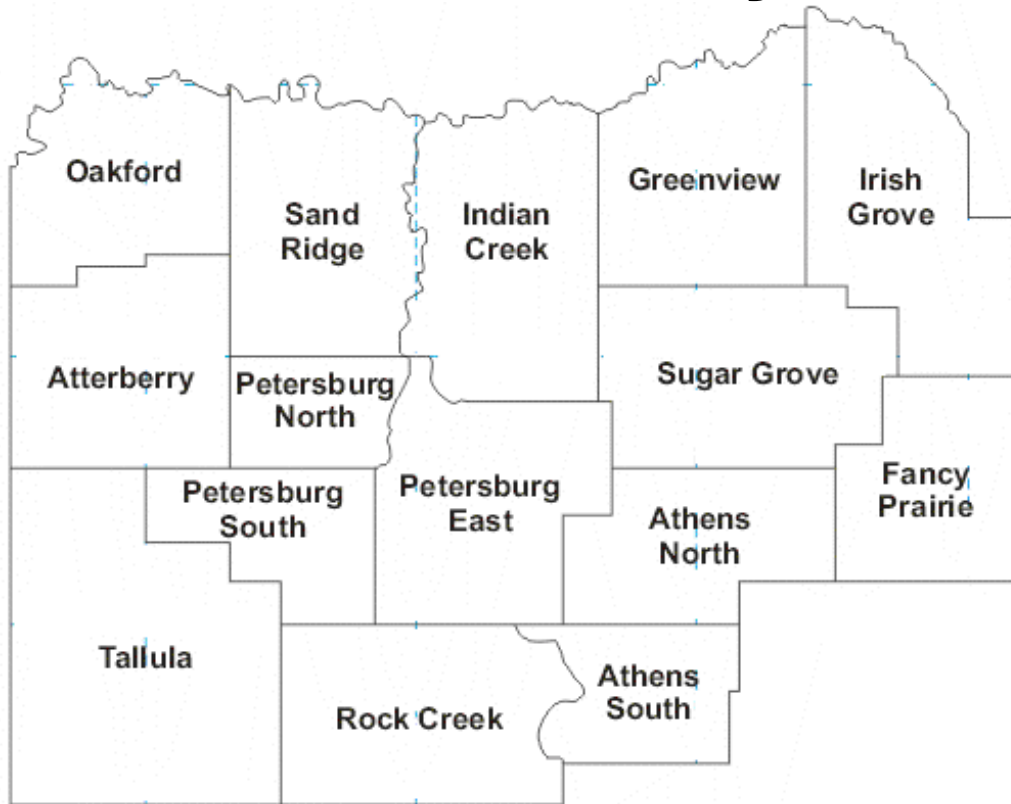

Menard County, IL

Sheriff's Police and County Operations:

All 9-1-1 and Public Safety Dispatch is handled by the County Sheriff's 9-1-1 Center in Petersburg.

155.1150	110.9	Shf	Sheriff's Dispatch, Repeats 158.9250
151.1750		Shf	New channel, repeats 154.7700
151.1000			
155.8050	103.5	EMS	County EMS/ Fire / ESDA Dispatch, Repeats 153.8450
045.5600		EMA	ESDA Unit
453.6750		EMA	ESDA Unit
155.3400		EMS	Menard County Ambulance (MERCY 340)
155.0550	000.0	LG	IREACH
159.0450	103.5	Hwy	Highway Department, Repeats 156.1950
033.0600		Hwy	Old Highway Department channel
453.7625		LG	Menard County Housing Authority
159.6300	D072	EMS	AirEvac (Springfield)
153.6350	85.4	Utility	Menard County Electric Coop, Repeats 158.2050

453.675 Remote Link to 155.8050	453.800 Remote Link to 9-1-1
458.675 Remote Link to 155.8050	458.300 Remote Link to 9-1-1
453.550 Remote Link to 9-1-1	458.525 Remote Link to 9-1-1

Townships (No township governments exist in Menard County)

Tallula

155.8050	103.5	EMS	Tallula FD, County EMS/ Fire / ESDA Dispatch, Repeats 153.8450
----------	-------	-----	--

Illinois Midland Railroad (Runs from Springfield to Pekin near Athens and Greenview)

160.9500	000.0	Rail	Road Channel
160.2900	000.0	Rail	Yard Channel

Union Pacific Railroad (Runs from Peoria to Springfield thru Petersburg)

160.8900	000.0	Rail	Road
----------	-------	------	------

Change Log: