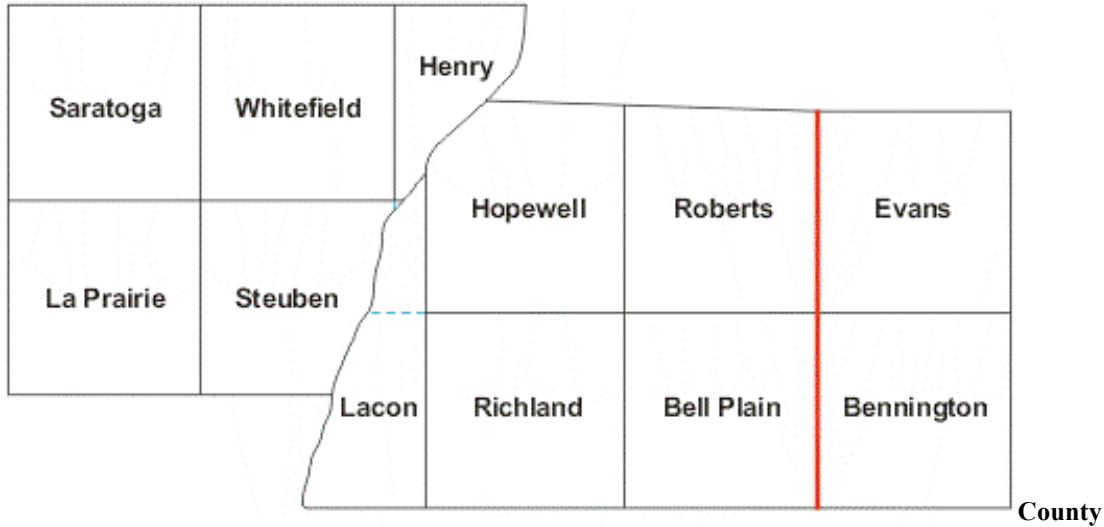

Marshall County, IL

Operations: All Police Dispatch in the county is on the 154.800 repeater system.
All Fire Dispatch is on the 154.325 repeater system

154.8000	100.0	Sheriff	Sparland Tower, Sheriff Dispatch, Repeats 155.9700
154.8000	82.5	Sheriff	Varna Tower, Sheriff Dispatch, Repeats 155.9700
154.8000		Sheriff	Henry Tower, Sheriff Dispatch, Repeats 155.970
460.5500	103.5	Sheriff	Jail Operations (Sparland)
039.5000		Sheriff	Old State Net
039.6600		Sheriff	Mobiles to 39.50
154.3250	Varies	Fire	County Fire Net, Repeats 153.7700
156.1800	88.5	Hwy	County Highway Department, Repeats 159.0750 (206.5) (Lacon)
155.0250	000.0	EMA	County ESDA Unit (ESMARN)
045.4000	000.0	EMA	County ESDA Unit
045.4400	103.5	EMA	County ESDA Unit
045.5600		EMA	County ESDA Operations
458.0625		Misc	Marshall County Airport AWOS Link
122.8000	AM	Misc	Marshall County Airport, CTAF (Unicom)
119.4500	AM	Misc	Marshall County Airport, AWOS

Township Highway Departments: (All operate on the County Highway channel, 156.180)

Bell Plaine	Henry	LaPrairie	Saratoga
Bennington	Hopewell	Richland	Steuben
Evans	Lacon	Roberts	Whitefield

Cities and Villages:

Railroads:

BNSF's former Santa Fe mainline from Chicago runs thru Toluca and LaRose en route to Chillicothe and Galesburg, using 160.650 for Road operations.

Union Pacific's former CNW Peoria line skirts the west edge of Marshall County, UP uses 160.890 on this line.

Iowa Interstate runs the former Rock Island Peoria Branch thru Sparland and Henry. Road Operations are on 161.220 and switching is on 160.305