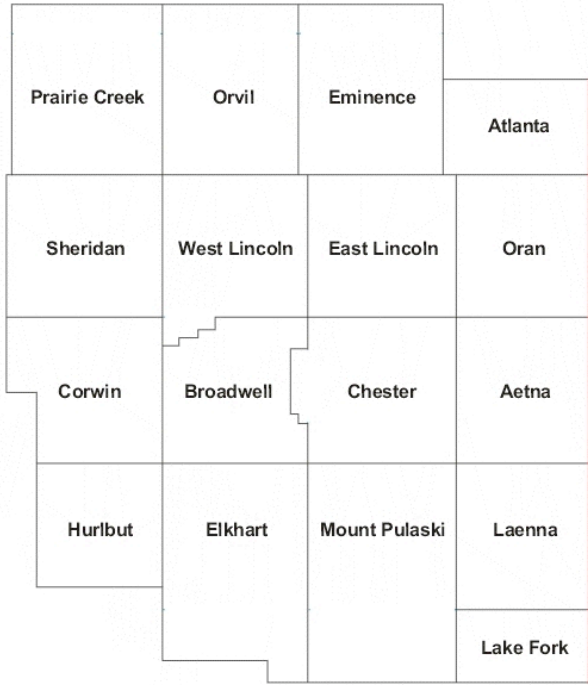

Logan County, IL

County Operations:

155.5650	186.2	Sheriff	Repeats 155.7300
465.5000		Sheriff	Mobile Repeaters
155.6100		Sheriff	County Jail operations
039.3400	000.0	Sheriff	Old Low Band
158.7600	110.9	Fire	County Fire Net/ESDA
154.3100		Fire	County Fire Alternate
155.0550	000.0	Misc	IREACH
155.2200	110.9	EMS	County EMS Dispatch
159.3525		EMS	Co Paramedics Assn Mob Extenders
045.4400	103.5	EMA	Statewide ESDA Net
045.5600		EMA	ESDA Operations
151.4225		EMA	ESDA Operations
154.0925		EMA	ESDA Operations
154.7625		EMA	ESDA Operations
159.2775		EMA	ESDA Operations
122.8000	AM		Logan Co Airport Unicom
118.7750	AM		Logan Co Airport
151.0850		Hwy	County Hwy Dept
453.4750		LG	Housing Authority
151.5050		D072	Air-Evac

(Serves central IL) Repeats 158.4000

Township Highway Departments:

Aetna	East Lincoln	Lake Fork	Sheridan
Atlanta	Elkhart	Mount Pulaski	West Lincoln
Broadwell	Eminence	Oran	
Chester	Hurlbut	Orvil	
Corwin	Laenna	Prairie Cr 151.0400	

New Holland (Police Patrol by Logan County SO, Fire by Logan FPD)
154.3100 Fire New Holland FPD
158.7600 110.9 Fire FD/ESDA

Railroads in Logan County:

Canadian National runs the former IC Springfield line thru the county, thru Mt. Pulaski, following Route 54. 160.920. CN also has the former IC branch to from Decatur to Peoria, thru Mt. Pulaski and Lincoln following IL-121. Both lines use 160.920 for road operations.

Union Pacific runs the old GM&O/Alton line thru Atlanta, Lincoln and Elkhart following old US-66. 161.280 is used by trains on this line including the several Amtrak trains.