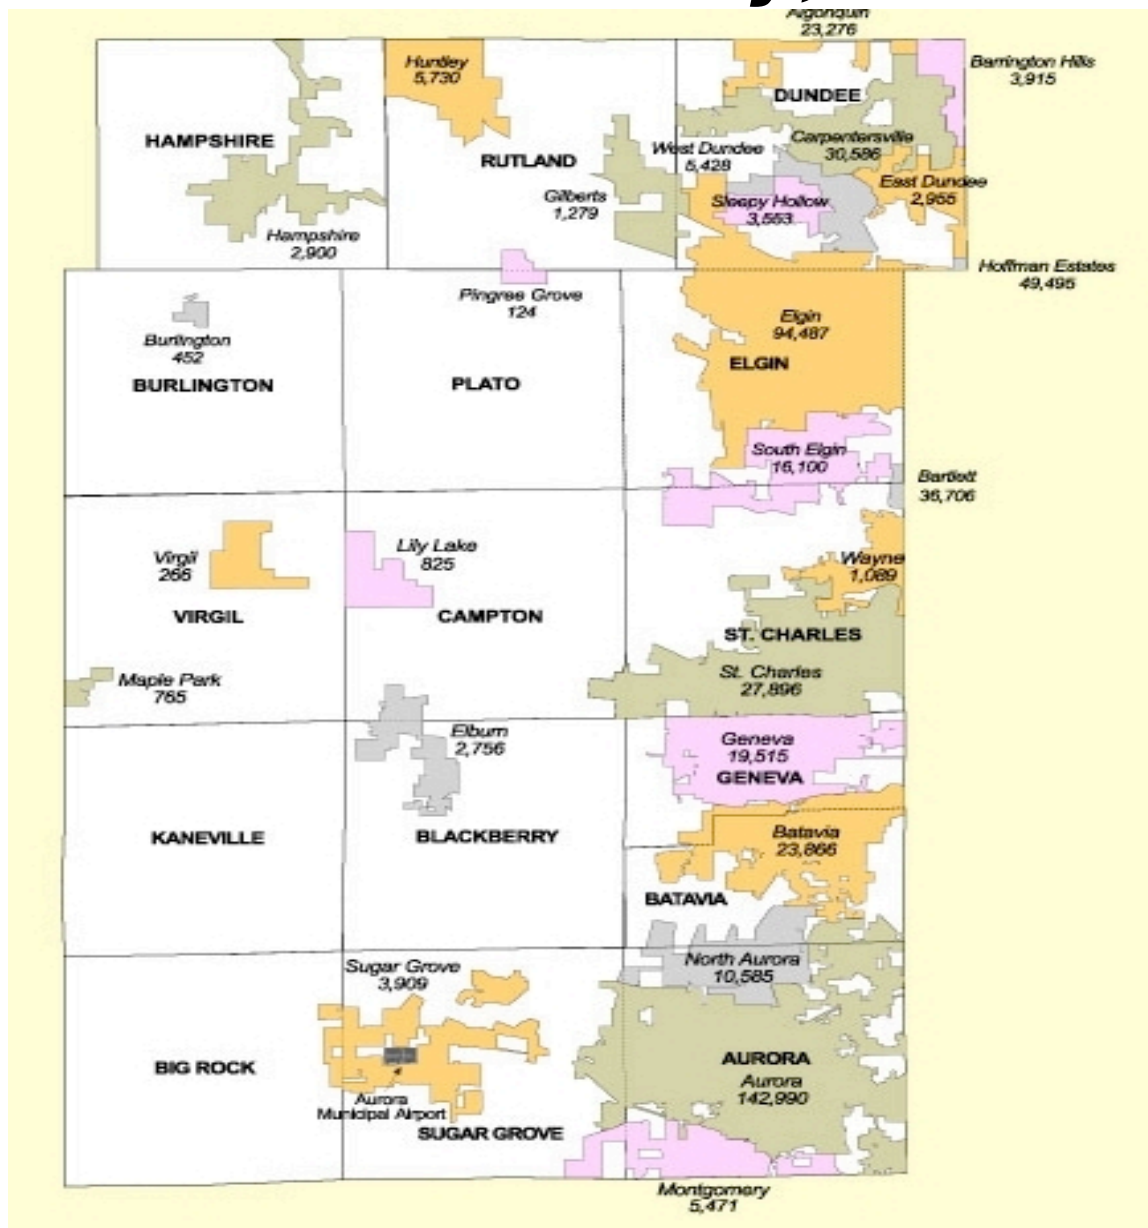

# Kane County, IL

Kane County is in flux as it transitions from a largely rural environment to a suburban one. As the Chicago suburban area sprawls westward and absorbs more farmland Kane County grows in leaps and bounds. Kane County's population has historically been concentrated on the eastern edge along the Fox River as well demonstrated by this map.

With parts of Aurora, Elgin and Naperville within its boundaries Kane County hosts some of the fastest growing communities in Illinois. Once rural towns such as Sugar Grove and Elburn are growing exponentially.