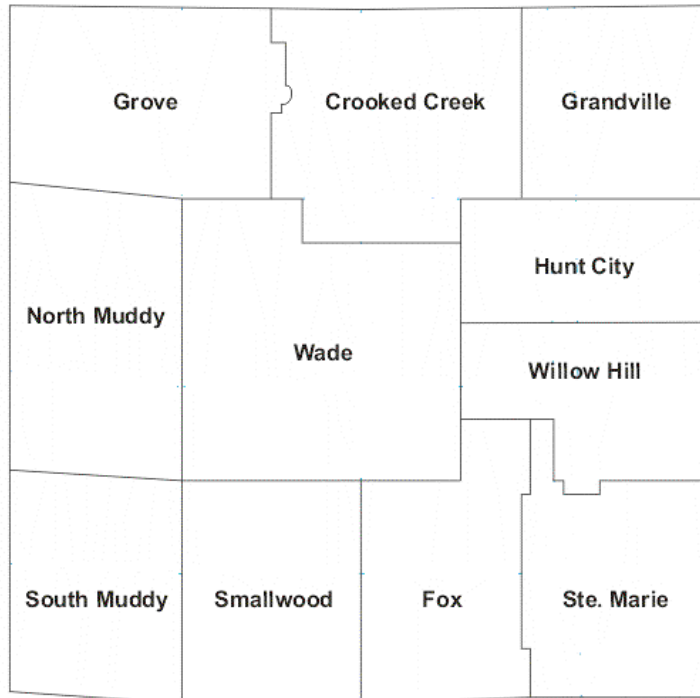

Jasper County, IL

Townships:
Crooked Creek
Fox
Grandview
Grove
Hunt City
North Muddy
Smallwood
Ste. Marie
Wade
Willow Hill

County Operations:

155.4300	162.2	Shf	Dispatch, Rpts 154.6500
154.7550		Shf	Mobiles
155.0550	000.0	Shf	IREACH
155.0250	000.0	EMA	ESMARN
154.4300	131.8	Fire	Co. Fire Net
155.2200	131.8	EMS	Co Amb Dist
155.9250		LG	Co Health Dept
158.8050		Hwy	Co Hwy Dept
159.1350		Hwy	Co Hwy Dept
453.3625		EMA	ESDA (Repeaters at Ste. Marie and Yale)
155.2650		School	Jasper County Community School District busses
159.1050		Hwy	Wade Township Highway Department
153.5300		Misc	Newton City Electric Department
453.9750	Data	Misc	Newton City Water Department (Water Telemetry)
159.4575		Fire	Wade Township CFPD mobile extenders
161.1000	000.0	Rail	Indiana Railroad (Runs thru Newton and Willow Hill along IL-33)

Cities and Villages: (All Police and Fire dispatch handled by the Jasper Co.-Newton 9-1-1 Center)

<u>Name</u>	<u>Police Department</u>	<u>Fire Department</u>
Hidalgo	Jasper County SO	Hidalgo Village FD
Newton	Newton PD	Wade CFPD
Rose Hill	Jasper County SO	Wade CFPD
Ste. Marie	Jasper County SO	Ste. Marie VFD
Wheeler	Jasper County SO	Wade CFPD
Willow Hill	Jasper County SO	Willow Hill VFD
Yale	Jasper County SO	Yale VFD