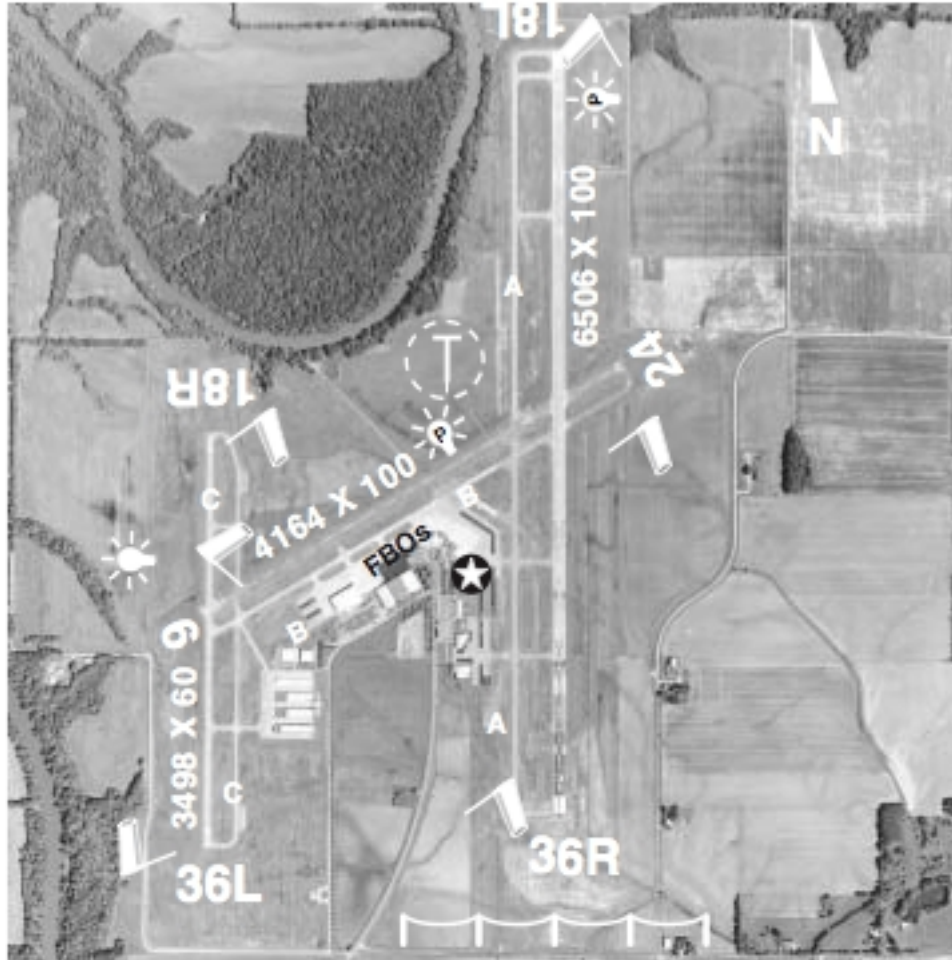

Railroads:

Union Pacific runs 2 lines in Jackson County. The Chester Sub runs from East St. Louis thru Cora, Gorham and Howardton before exiting towards the bridge over the Mississippi River at Thebes. 160.410 is used for Road operations. The Gorham Sub runs east from Gorham to Benton, using 160.470.