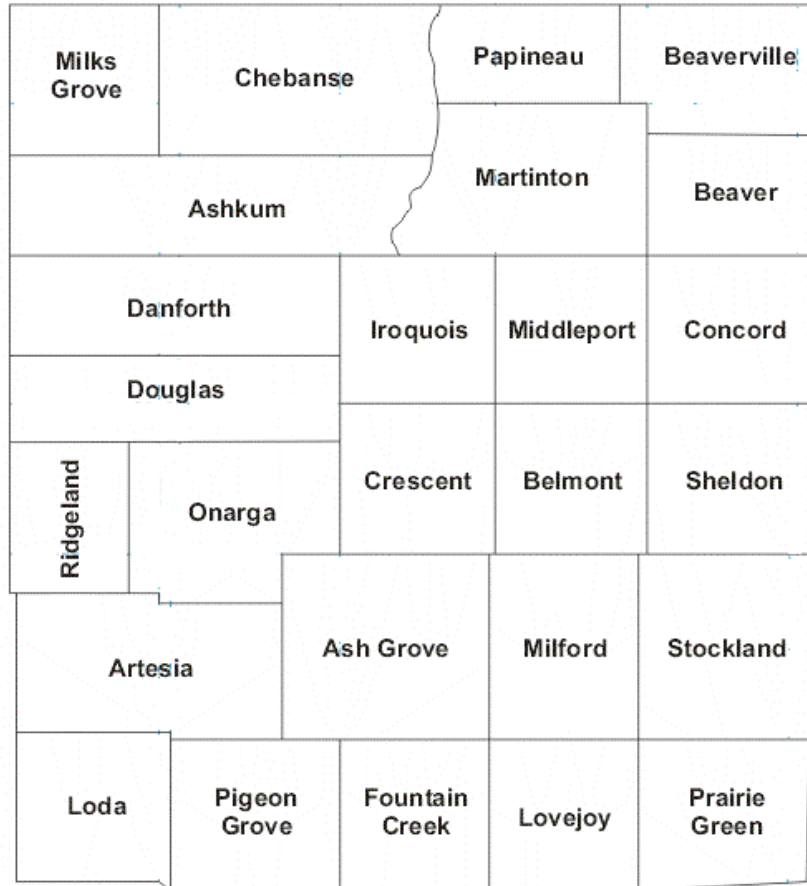

Iroquois County, IL

County Operations:

The County Sheriff dispatch center is called "Icom" and handles most public safety dispatching in the county.
155.5350 203.5 F1 Sheriff, Repeats 158.910
155.7750 203.5 F3 Alternate, Repeats 158.880
453.4750 Sheriff Mobile Extenders
158.7600 131.8 Highway Dept, Rpts 153.8450
458.3750 Hwy Dept mobile extenders

Eastern Illinois Mutual Aid Fire Association

154.4000 192.8 Fire County Fire Dispatch
154.2650 000.0 Fire Mutual Aid/IFERN
155.0550 000.0 Fire IREACH Operations
153.9650 Fire Mobiles
153.8150 Fire Mobiles
158.8800 Fire Station Alerting
458.3750 Fire Paging
155.2200 000.0 EMS County EMS Net

Townships Highway Departments:

Artesia	151.1300	Danforth	150.9950	Milks Grove	
Ash Grove	150.9950	Douglas	150.9950	Onarga	150.9950
Ashkum	151.1300	Fountain Creek	150.9950	Papineau	150.9950
Beaver	150.9950	Iroquois		Pigeon Grove	150.9950
Beaverville	150.9950	Loda		Prairie Green	
Belmont	150.9950	Lovejoy	150.9950	Ridgeland	150.9950
Chebanse	151.1300	Martinton		Sheldon	150.9950
Concord	150.9950	Middleport	150.9950	Stockland	150.9950
Crescent	150.9950	Milford	151.1300