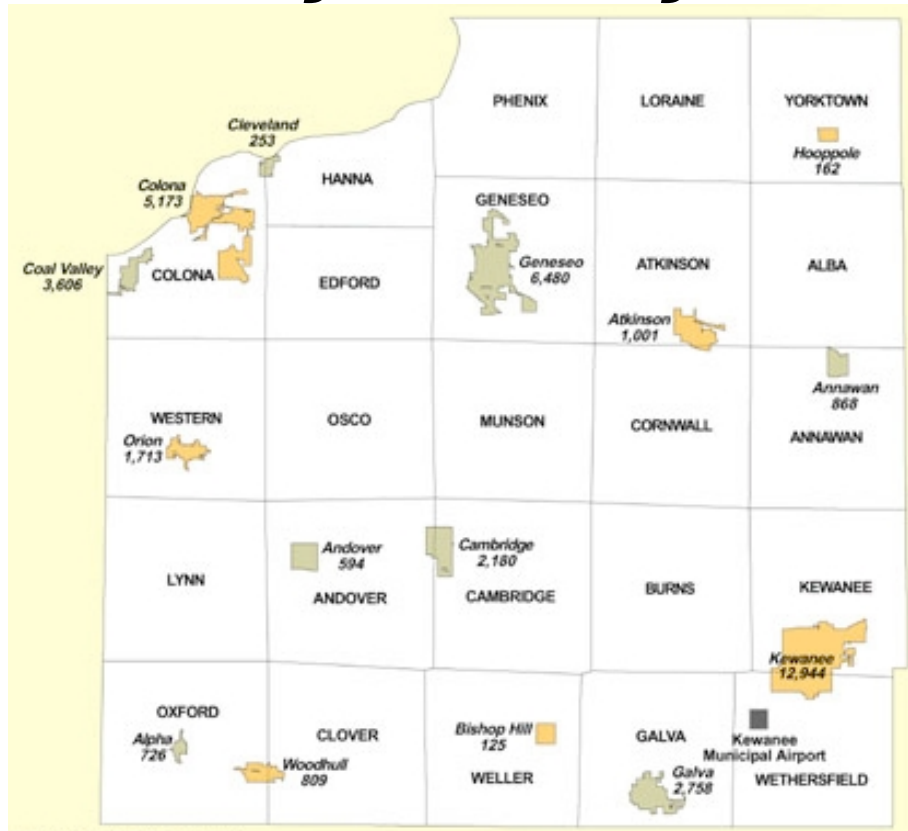

Henry County, IL

County Operations:

The Henry County Sheriff's Office 9-1-1 Communications Division handles emergency communications for the County as well as all the local communities except Geneseo and Kewanee. These towns handle their own communications, although all three communications centers cooperate by providing back-up and connectivity. Sheriff's operations had used StarCom21 until early 2012 when they reverted back to VHF channels.

Radio Numbering:

1-99	Sheriff's Units	100-199	Sheriff Auxiliary Units	200 (+)	Local PD's
154.7250	D156	Sheriff	Sheriff and local Police (Dispatch by County 9-1-1)		
156.1500		Sheriff	Car to Car		
039.5000		Sheriff	Old Statewide Sheriff's Net		
453.6500	Data	Sheriff	AVLS System		
155.0550	000.0	Misc	IREACH		
154.1900	67.0	Fire	County Fire Net		
155.8800		EMA	ESDA Unit		
155.8650		EMA	ESDA Unit		
156.1800	206.5	Hwy	Henry County Highway Department (Rpts 159.0150)		
156.2250		Hwy	Township Highway Departments		
151.0250		Hwy	Township Highway Departments		
453.7250		LG	Henry County Housing Authority		
151.8650		Misc	Henry County Senior Citizen's (Van Service)		

Township Highway Departments:

Alba		Cornwall	156.2250	Munson	156.2250
Anaawan		Edford		Osco	151.0250
Andover		Galva	153.9650	Oxford	156.2250
Atkinsin		Geneseo	156.2250	Phenix	156.2250
Burns		Hanna	155.9250	Weller	156.2250
Cambridge		Kewanee	154.0550	Western	
Clover	151.0250	Loraine		Wethersfield	156.2250
Colona		Lynn	151.0250	Yorktown	