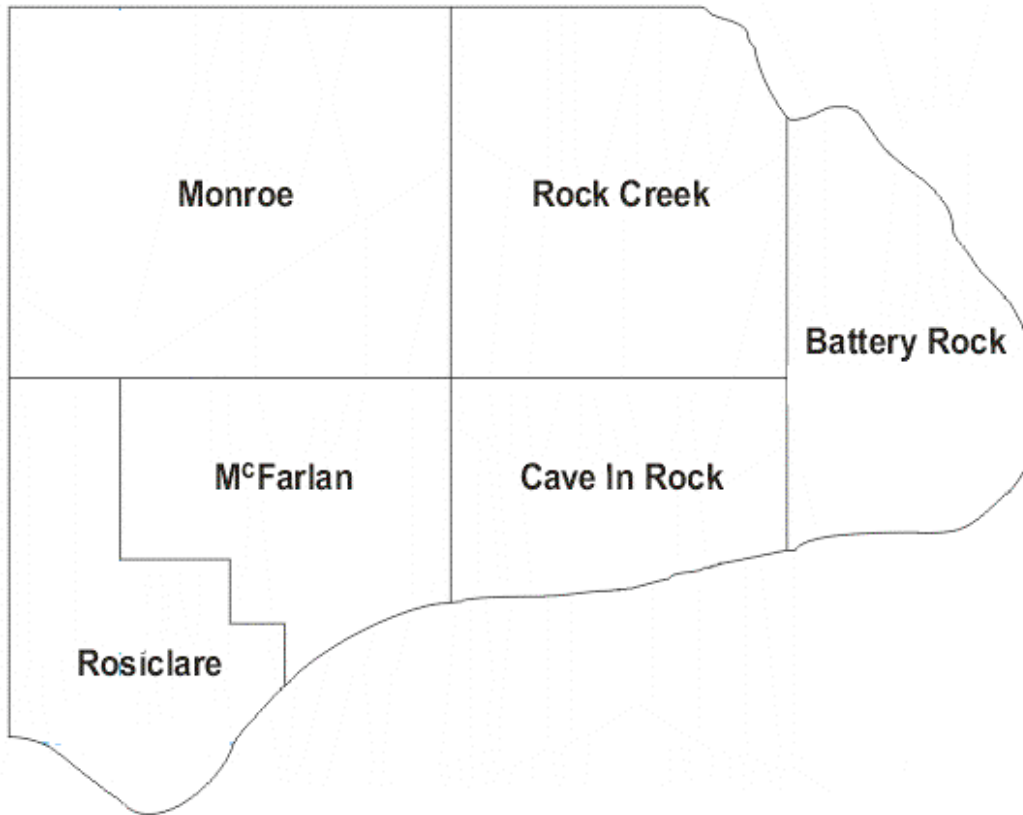

Hardin County Illinois

County Operations:

154.7850	Sheriff & County Fire Dispatch, Repeats 156.0900
154.6500	Sheriff and Rosiclare PD Car to Car
39.50000	000.0 Old State Sheriff's Net
156.1650	County Highway Department, Repeats 153.9800
155.7450	Rosiclare FD & City Ops
154.6500	Sheriff and Rosiclare PD Car to Car
155.2200	Hardin County EMS Net
155.2800	Hardin County General Hospital (Rosiclare)
155.3400	Hardin County General Hospital MERCI 340

Township Highway Departments:

(No Township governments, all roads maintained by Hardin County Highway Department.)

Battery Rock	McFarlan	Rock Creek
Cave In Rock	Monroe	Rosiclare

Cities and Villages: *(All police and fire dispatched by Hardin County Sheriff)*

Cave-In-Rock	<i>(Cave In Rock PD dispatched by Hardin County Sheriff)</i>
Elizabethtown	<i>(Elizabethtown PD dispatched by Hardin County Sheriff)</i>
Rosiclare	<i>(Rosiclare PD dispatched by Hardin County Sheriff)</i>