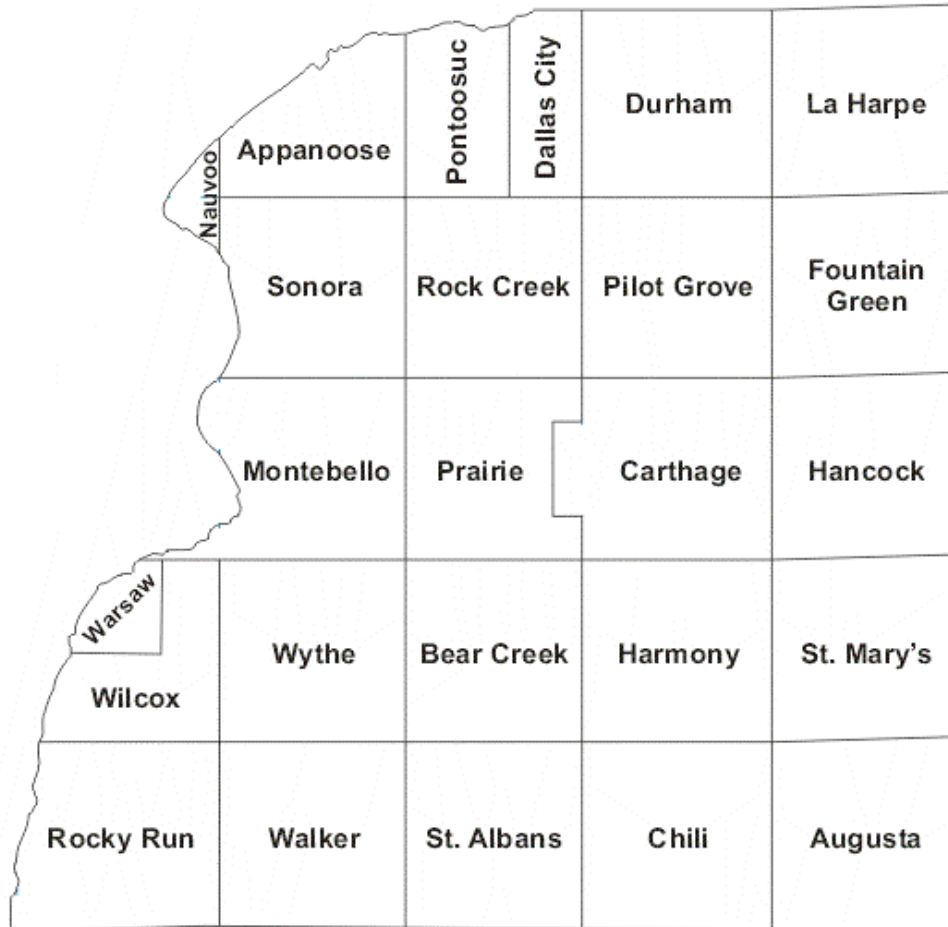

Hancock County, IL

155.4150	162.2	Shf	Sheriff's Dispatch, repeats 158.9700
156.2400		Hwy	Highway Department, Repeats 159.0000
155.0550		LG	IREACH
154.3850		Fire	County Fire Net (All FD's in the county dispatched by County 9-1-1)
155.4000		EMS	MERCI
155.3400		EMS	MERCI
461.2000		Misc	Hancock County Mental Health Center (Private facility)

Township Highway Departments

Appanoose	150.9950	Harmony	Sonora	
Augusta		Laharpe	St Albans	
Bear Creek		Montebello	151.0100	St Marys
Carthage		Nauvoo	Walker	
Chili		Pilot Grove	Warsaw	
Dallas City		Pontoosue	Wilcox	
Durnham		Prairie	Wythe	
Fountian Green		Rock Creek		
Hancock		Rocky Run		

The **BNSF Railway** runs its Brookfield sub from Galesburg thru Macomb then Plymouth and Augusta en route to Quincy, using 160.815 for Road operations

The **Keokuk Junction Railway** uses 161.4300 and 160.3950 for Road operations on its lines thru LaHarpe and Hamilton