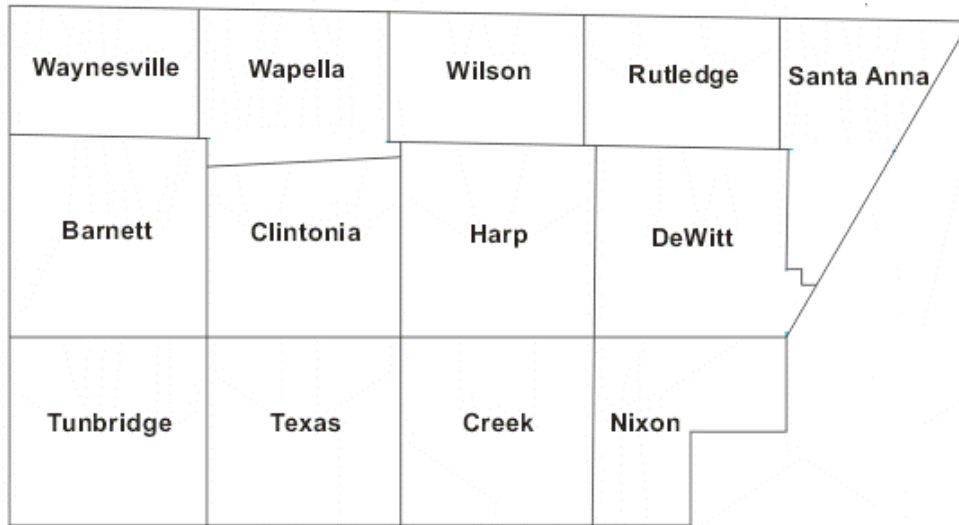

# DeWitt County, IL

The DeWitt County 9-1-1 Center, (“CenCom”) operated by the Sheriff’s Department, handles all emergency communications within the county. The DeWitt County Sheriff patrols the villages of DeWitt, Kenney, Wapella, Waynesville, and Weldon.

**Township Highway Departments:**

Barnett	151.0700	Santa Anna	
Clintonia		Texas	159.1800 (153.8450 in)
Creek		Tunbridge	151.0550
DeWitt		Wapella	151.0250 (000.0)
Harp		Waynesville	
Nixon		Wilson	158.9250
Rutledge	156.2250 (192.8)		