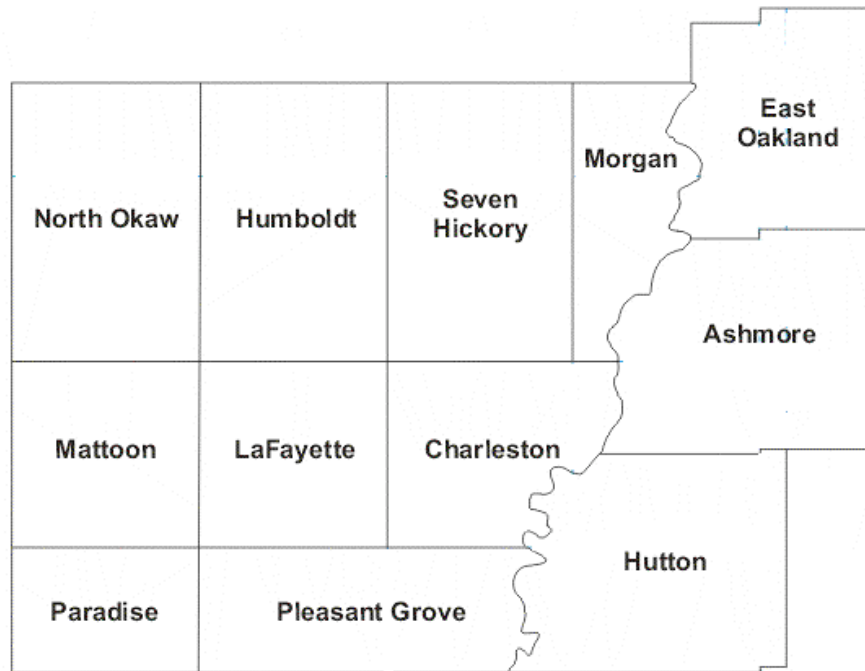

# Coles County, IL

**County Operations:**

Most operations in Coles County are handled by CE-Com, the Coles County 9-1-1 center located near Mattoon, with back-up by the Coles County Sheriff.

155.6700	88.5	Shf	F1 Dispatch, Repeats 153.9050 (F2 Simplex)
173.2100	82.5	Shf	Mobile Extenders
154.7700		Shf	F9 Car to Car
154.6500		Shf	Jail Ops
156.0000		Shf	Tac Use
039.5000		Shf	Old Statewide Sheriff's Net
159.0900	88.5	Fire	County Fire Net Dispatch, repeats 156.0900
154.4300		Fire	County Fire Alternate
155.8200	88.5	Fire	Simulcast of 159.090 Fire Ops
155.0550	000.0	LG	IREACH
154.1000	88.5	EMA	County EMA Net, Repeats 158.9100
155.1450	192.8	EMA	Old Mattoon Channel, now County Use
155.0250	000.0	EMA	ESMARN
045.4400	103.5	EMA	State EMA Net
045.5600	000.0	EMA	State EMA Net
152.3600		Misc	Coles County Council on Aging (Senior Services)
154.9875		Misc	Health Department

Coles County is served by Carle Hospital's Arrow Ambulance and AirLife, Carle's helicopter service.

**Township Highway Departments**

Ashmore		Lafayette	151.0250	North Okaw	156.1650
Charlestown			(Rpts 156.1650)		(Rpts 159.0600)
East Oakland		Mattoon	453.8250	Paradise	
Humboldt	151.0250	Morgan		Pleasant Grove	
Hutton				Seven Hickory	

Cities and Villages:

**Ashmore**

*(Police Patrol by Coles County SO)*

159.0900 88.5 Fire Ashmore FPD, County Fire Dispatch, repeats 156.0900  
154.4300 000.0 Fire Ashmore FPD, Local Alternate

**Charleston**

**Canadian National** runs it's former Illinois Central mainline thru Mattoon using 161.1900 for Road operations

**Coles County Airport**  
127.000 Unicom  
132.850 Approach – Departure  
109.400 AWOS