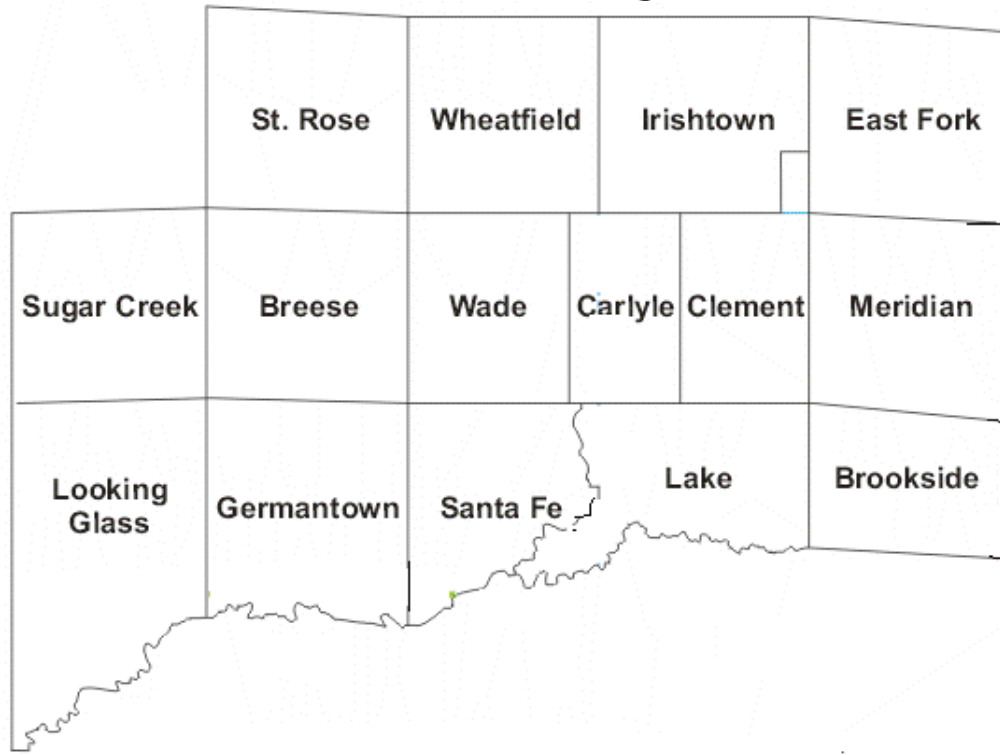

# Clinton County Illinois

**County Operations:**

Many Clinton County operations have switched to the StarCom21 system as of early 2009. See the CARMA StarCom21 Profile for more information.

154.8750	210.7	Shf	Sheriff Dispatch, Repeats 159.0300		
155.6100		Shf			
173.2100		Shf	Mobile Extenders		
154.8900		Shf	Car to Car		
155.1300		Shf			
159.4650		Fire	New County Fire Net		
151.4150	210.7	Fire	Fire Alternate		
155.7725	210.7	Fire	Operations		
154.1900	000.0	Fire	Old County Fire Net		
154.2050	000.0	Fire	County Fire Alternate		
154.4300	000.0	Fire	Mutual Aid with Surrounding counties		
155.2650		EMS	County EMS Net		
155.4000		EMS	MERCI400		
453.2375		RX Link, Breese to Carlyle	453.3875	RX Link, Breese to Carlyle	
453.7625		RX Link, Breese to Carlyle	458.3125	RX Link, Breese to Carlyle	
458.3875		RX Link, Breese to Carlyle	458.7625	RX Link, Breese to Carlyle	
155.2200	179.9	EMS	LifeStar Ambulance Service		
155.0550	000.0	LG	IREACH		
155.0250	000.0	EMA	ESMARN		
45.44000	103.5	EMA	State EMA Net		
151.0400		Hwy	Clinton County Highway Department		

**Township Highway Departments:**

Clinton		Germantown		St Rose	151.0100
Breese	151.0100	Irishtown		Sugar Creek	
Brookside		Lake		Wade	159.0600
Carlyle	153.8600	Lookingglass	151.0100	Wheatfield	159.1650
Clement		Meridan		(Repeats 156.0600)	
East Fork		Sante Fe			

**Cities and Villages:**

**Albers** (Police patrol provided by Clinton County Sheriff)

154.1900	000.0	Fire	Clin-Clair VFPD, County Fire Net
460.6375	210.07	Fire	Clin-Clair VFPD, low power repeater
159.4950		School	Albers School District 63

**Wamac** See Marion County Profile

**Norfolk Southern** uses 160.4400 on the mainline thru Hoffman, Germantown and New Baden.  
**CSX** uses 160.230 (Road) and 160.320 (Dispatcher) for the mainline thru Carlyle and Trenton.  
**BNSF** uses 161.1600 on the mainline thru the east edge of the county into Centralia.