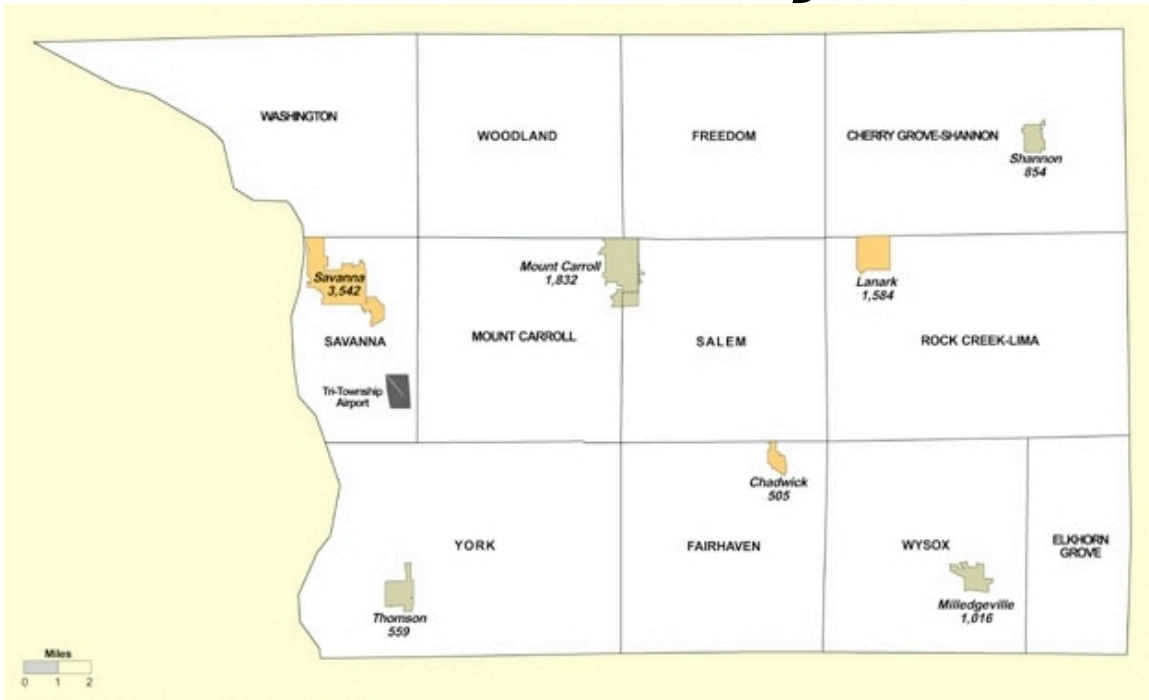

Carroll County, IL

County Operations:

155.6700	192.8	Sheriff	Dispatch, Repeats 159.0450
156.0900		Sheriff	Mobiles, FX1
158.7600		Sheriff	Mobiles
158.8500		Sheriff	Mobiles, FX1
460.3750		Sheriff	Mobiles
453.7250		Sheriff	Receiver Link
458.7250	D662	Sheriff	Control Link
158.9250		Sheriff	Sheriff's Auxiliary
039.5000		Sheriff	Old State Low Band Net
039.6600		Sheriff	Mobiles to 39.500
159.4500		Fire	New County Fire Net
154.1900	000.0	Fire	Old County Fire Net
156.1200	123.0	Roads	County Highway Department
045.4400	103.5	EMA	ESDA Unit
045.3600		EMA	ESDA Unit
155.0250		EMA	ESDA Unit / ESMARN

Township Highway Departments:

Cherry Grove			Salem	
Elkhorn Grove	156.1200	159.1350	Savanna	
Fairhaven			Shannon	
Freedom	156.1200	159.1350	Washington	
Lima	156.1200	159.1350	Woodland	159.1050
Mount Carroll	156.1200		Wysox	151.0850
Rock Creek	156.1200	159.1350	York