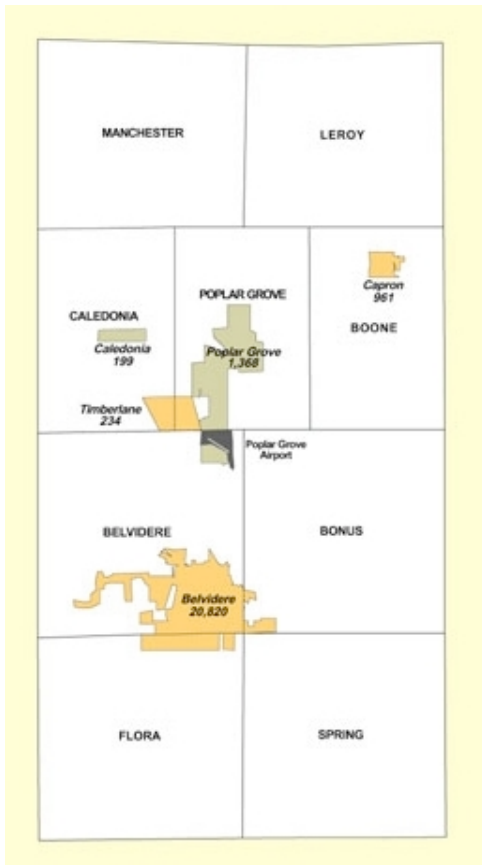

Boone County Illinois

The Boone County 9-1-1 center serves the entire county, including Belvidere PD, the only other police agency in the county as well as the Sheriff's Office, and the local fire departments. 2 repeaters, one in Belvidere and the other in Poplar Grove cover Sheriff and Belvidere PD dispatch operations.

As of November 2007, the Boone County 9-1-1 Center is using StarCom21 for Sheriff's Dispatch. See the CARMA StarCom21 Profile for details.

- 1376 Dispatch F1
- 1377 Car to Car F2
- 1378 Tac 3
- 1379 Tac 4
- 1380
- 1381
- 1382
- 1383
- 1384
- 1385

Boone County Numbering:

<u>Sheriff's Police</u>	<u>Belvidere PD</u>
3 digits Patrol	2 digits: Patrol
20K-x Supervisors	9K-x Supervisors
20S-x Sergeants	9S-x Sergeants
20D-x Detectives	9T-x Traffic Units